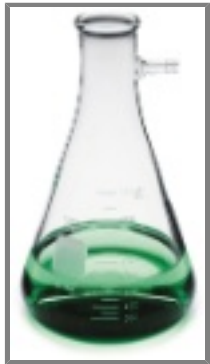

## **Flask, Filtering, 1000 mL**

<b>Product #:</b>	<b>54653</b>
SGD Price:	Contact Hach
Available	

Glass filtering flask with side-arm at 90° angle. Heavy-walled with graduated capacity scale. Designed to ASTM E1406, Type II, Class I requirements. Hose connection accepts 5/16" I.D. flexible tubing.